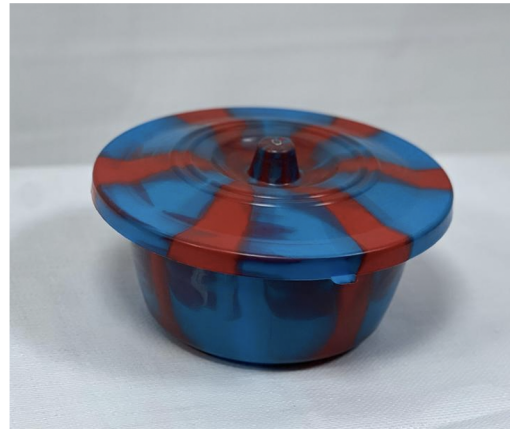

Chaises & Tables

Table petit bistrot (1pc)

Assiettes, Boites & Bols

Assiettes, Boites & Bols

Assiette Coeur (12pcs)

Assiette Etoile 21 (60pcs)

Assiette Femme
d'Afrique 22 (60pcs)

Assiette exotique
20-24 (60pcs)

Assiettes, Boites & Bols

Bol Tala (12pcs)

Bol Top 1,2L (12pcs)

Bol Awoulaba (12pcs)

**Bol Jasmine 26 cm
& 32 cm (24pcs)**

Assiettes, Boites & Bols

Bol Chef 15 cm & 18 cm (96pcs)

Bol Classic (24pcs)

Bol fruit 20 cm, 25 cm
& 30 cm (24pcs)

Bol Junior + couvercle (24pcs)

Assiettes, Boites & Bols

Bol Exotique (24pcs)

Boite Prestige (24pcs)

**Pot Chef cuisine 0,3L &
0,5L (60pcs)**

Pot yaourt 300ml (60pcs)

Assiettes, Boites & Bols